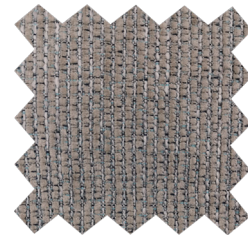

THE
Riser Recliner
COLLECTION

GRANTHAM

Specification

Chair Height	103cm	40.6in	Recline Height	85cm	33.5in
Chair Width	99cm	39.0in	Recline Depth	154cm	60.6in
Chair Depth	91cm	35.8in	Rising Height	140cm	55.1in
Seat to Floor Height	48cm	18.9in	Gross Weight:	58kg	
Inside Seat Width	55cm	21.7in	Net Weight:	53kg	
Seat Depth	53cm	20.9in	Frame:	Metal + Wood Arm & Backrest	
Back Height	65cm	25.6in	Filling:	HR Foam	
Back Width	85cm	33.1in	Mechanism Style:	Okin	
Arm Height	63cm	24.8in	Carton Dimensions:	H76 W100 D65cm	
Footrest Height	43cm	16.9in	User Weight Limit:	125kg / 20 stone	

Cover and Colour Options

Cover: Available in Fabric

**FROST GREY
FABRIC**

**BARLEY
FABRIC**