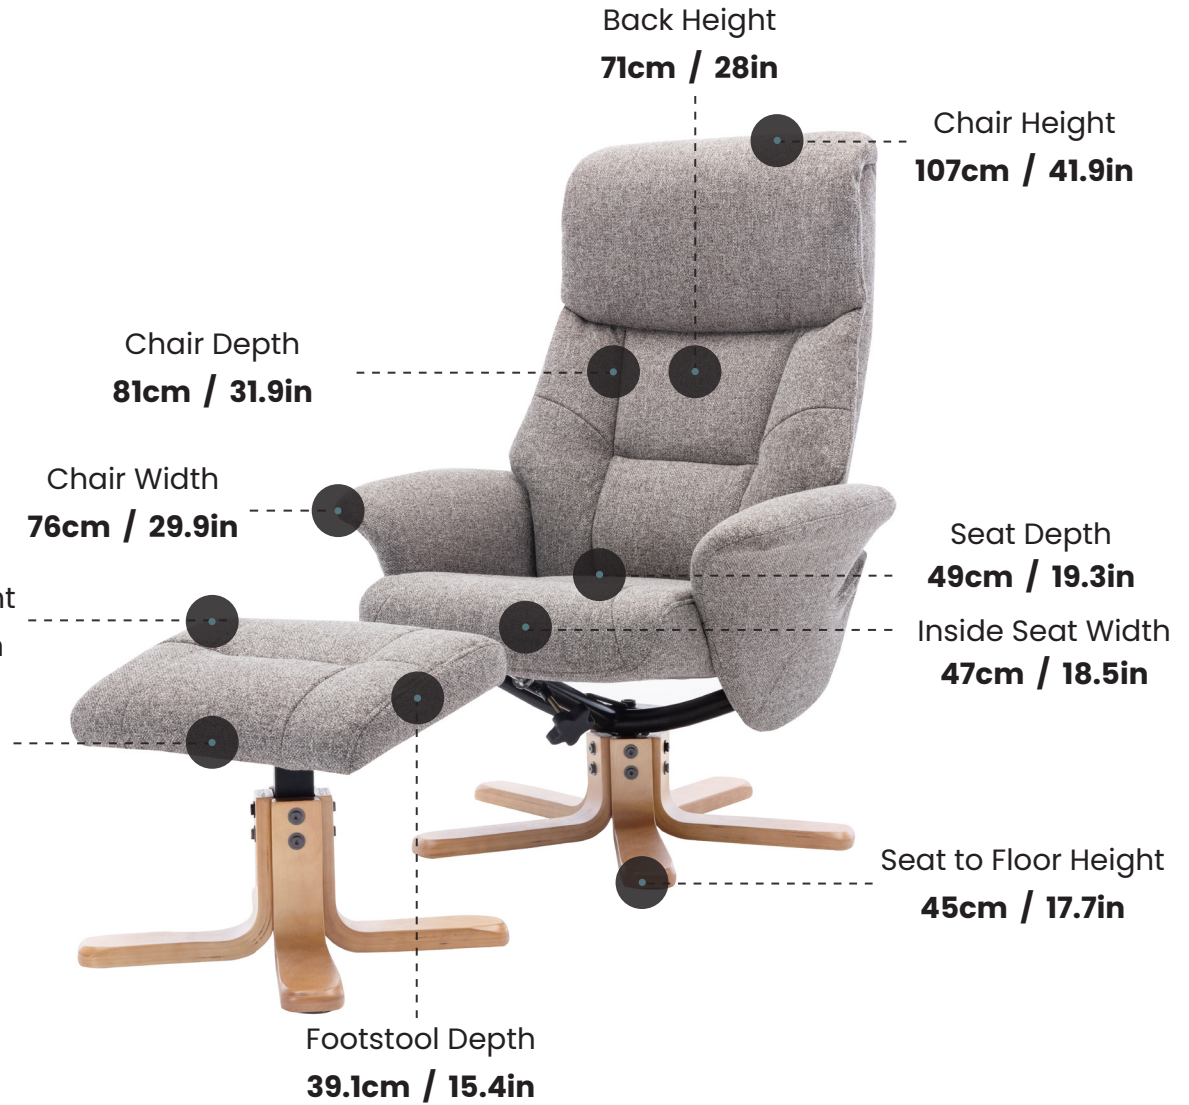

## Swivel Recliner & Footstool

Slate Fabric

Fossil Fabric

Wheat Fabric

Cafe Latte Faux Leather

Grey Faux leather

Gross Weight: **22kg**  
Net Weight: **19kg**

Frame: **Metal with wooden arm**  
Filling: **Foam / Polyester Fibre**

Carton Dimensions: **H65 W38 D88cm**  
User Weight Limit: **115kg / 18 stone**