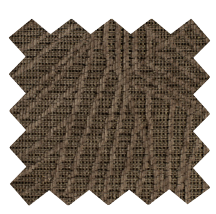

Specification

Chair Height	109cm	42.9in
Chair Width	84cm	33.1in
Chair Depth	92cm	36.2in
Seat to Floor Height	51cm	20.1in
Inside Seat Width	54cm	21.3in
Seat Depth	54cm	21.3in
Back Height	70cm	27.6in

Gross Weight: 57kg
Net Weight: 51kg
Frame: Wood
Filling: Foam / Silk Wadding
Mechanism Style: Kaidi
Carton Dimensions: 1.H83 W76 D62cm
 2.H84 W27 D76cm
User Weight Limit: 125kg / 20 stone

Cover and Colour Options

Cover: Available in Fabric

Brushstroke Mocha
FABRIC

Brushstroke Cream
FABRIC