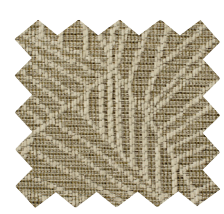

Specification

Chair Height	109cm	42.9in
Chair Width	84cm	33.1in
Chair Depth	92cm	36.2in
Seat to Floor Height	51cm	20.1in
Inside Seat Width	54cm	21.3in
Seat Depth	54cm	21.3in
Back Height	70cm	27.6in

Gross Weight: 57kg
Net Weight: 51kg
Frame: Wood
Filling: Foam / Silk Wadding
Mechanism Style: Kaidi
Carton Dimensions: 1.H83 W76 D62cm
 2.H84 W27 D76cm
User Weight Limit: 125kg / 20 stone

Cover and Colour Options

Cover: Available in Fabric

Brushstroke Mocha
FABRIC

Brushstroke Cream
FABRIC