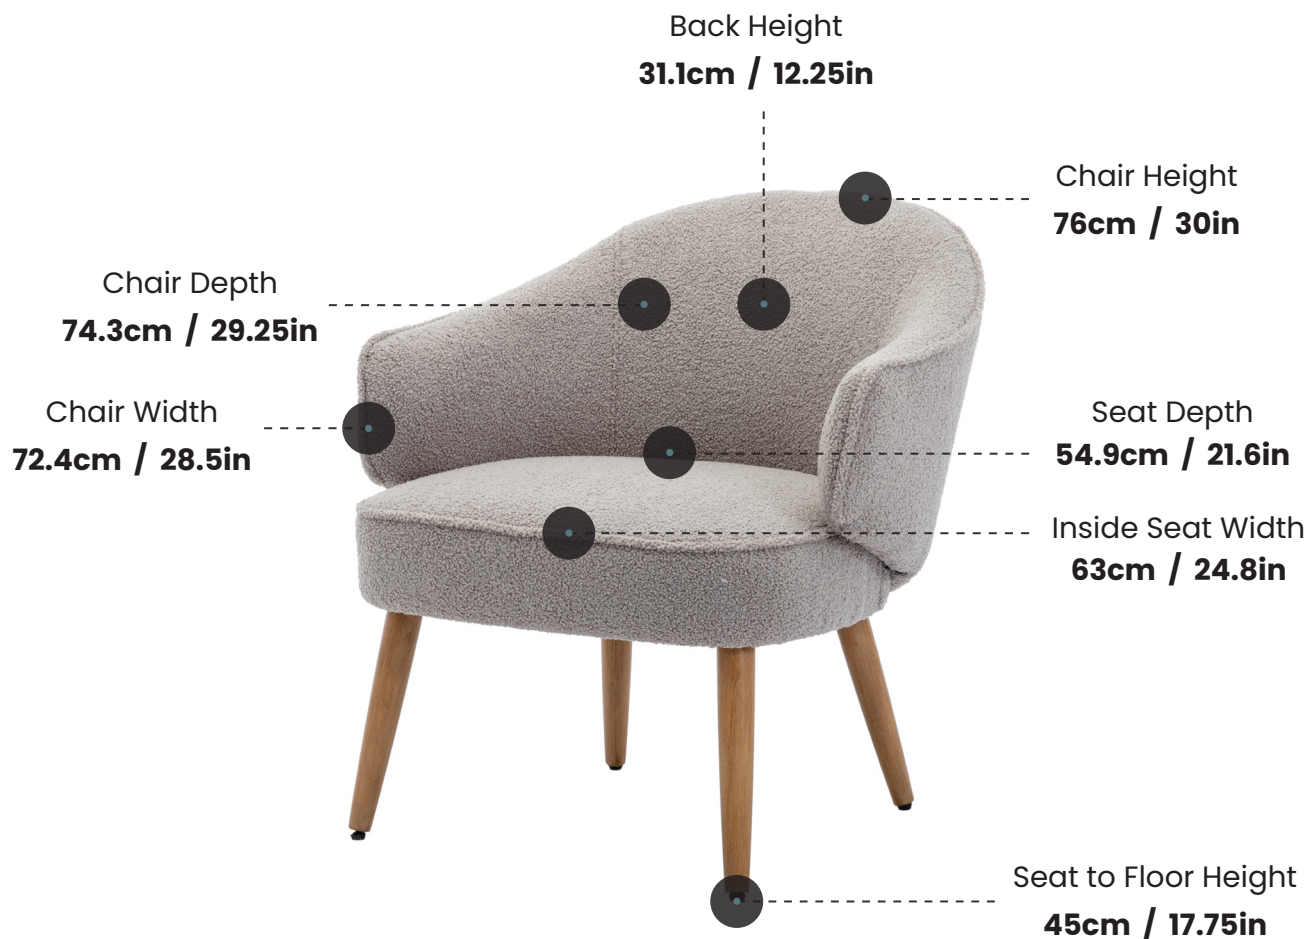

IRIS

ACCENT CHAIR

Snow
Fabric

Sand
Fabric

Clay
Fabric

Gross Weight: **14.2kg**
Net Weight: **11.3kg**

Frame: **Rubberwood & Plywood**
Filling: **Webbing & Spring**

Carton Dimensions: **H52 W73 D73cm**
User Weight Limit: **115kg / 18 stone**